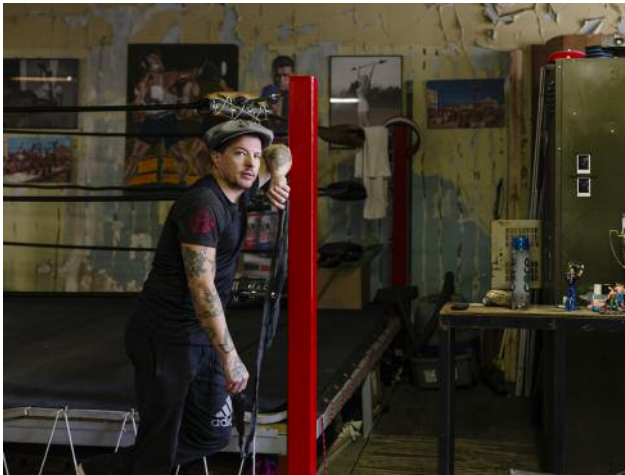

09 Jeremy, Boxing Coach
© Norm Diamond